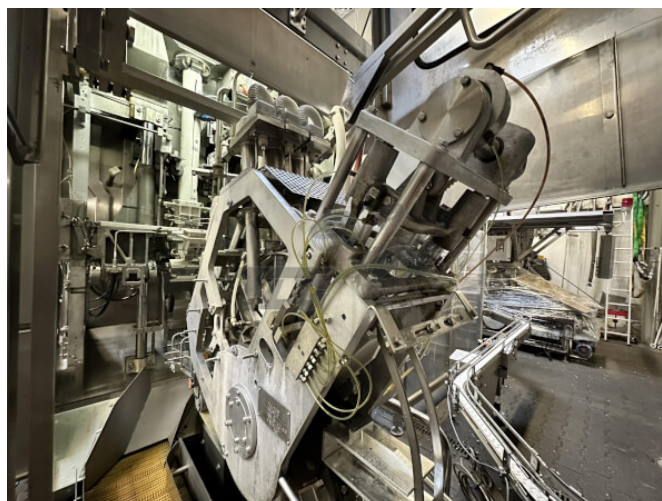

Tetra Pak TBA 8 1000 Slim

Offer:	01_01_001
Category:	Tetra Pak TBA 8
Year of manufacture:	ca. 1995-2000
Capacity/h:	6000 Pa/h
Condition:	Excellent, ready for operation

Related articles

Screw Cap Applicator TCAP 47

Offer:	03_01_002
Category:	Tetra Pak TBA 8
Year of manufacture:	ca. 2000-2005
Condition:	Excellent, ready for operation

Tetra Pak TrayPacker TCBP 70

Offer:	05_01_001
Category:	Tetra Pak TBA 8
Year of manufacture:	ca. 1995-2000
Capacity/h:	7000 Pa/h
Condition:	Excellent, ready for operation

Conveyors for Tetra Pak Filling Lines

Offer:	08_01_002
Category:	Tetra Pak TBA 8
Year of manufacture:	ca. 2000-2005
Condition:	Excellent, ready for operation

Our general terms and conditions apply:

Prior sales reserved
Delivery time after agreement
Second hand machine