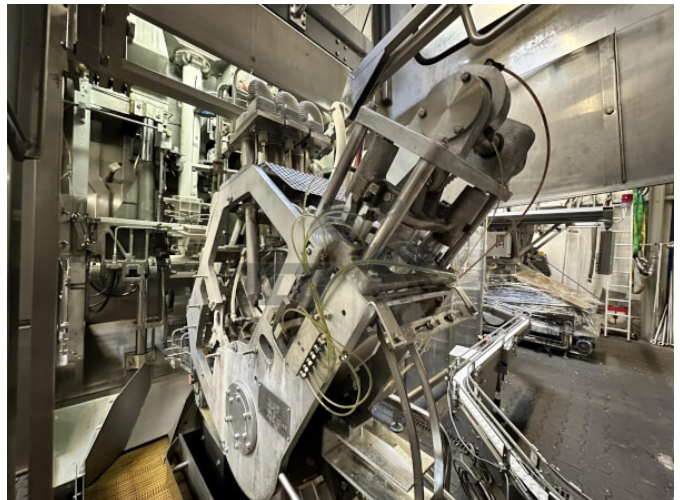

Tetra Pak TBA 8 V100 1000ml Slim

Offer: 01_01_003
Category: Tetra Pak TBA 8
Year of manufacture: ca. 1995-2000
Capacity/h: 6000
Condition: Excellent, ready for operation

Related articles

Tetra Pak Schraubverschluss TCAP 45

Offer:	08_01_001
Category:	Tetra Pak TBA 8
Year of manufacture:	ca. 2004
Capacity/h:	8000
Condition:	Running Condition

Tetra Pak Screw Cap Applicator TCAP 47

Offer:	08_01_002
Category:	Tetra Pak TBA 8
Year of manufacture:	ca. 2000-2005
Condition:	Excellent, ready for operation

Tetra Pak TrayPacker TCBP 70

Offer:	10_01_001
Category:	Tetra Pak TBA 8
Year of manufacture:	ca. 1995-2000
Capacity/h:	7500
Condition:	Excellent, ready for operation

Conveyors for Tetra Pak Filling Lines