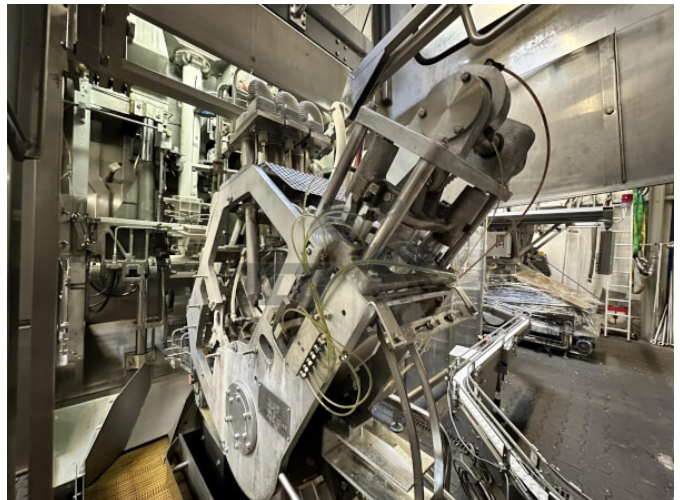

## Tetra Pak TBA 8 V100 1000ml Base

**Offer:** 01\_01\_005  
**Category:** Tetra Pak TBA 8  
**Year of manufacture:** ca. 1995-2000  
**Capacity/h:** 6000  
**Condition:** Excellent, ready for operation