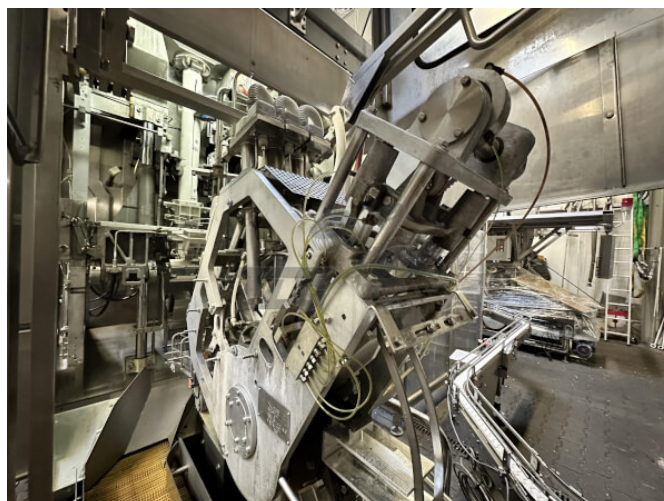

Tetra Pak TBA 8 V100 1000ml Slim

提供:	01_01_003
類別:	Tetra Pak TBA 8
建設年份:	ca. 1995-2000
產能/小時:	6000
狀態:	Excellent, ready for operation