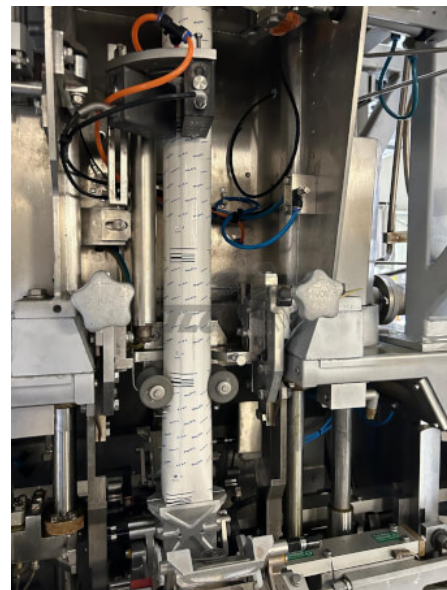

Tetra Pak TrayPacker TCBP 70

提供: 10_01_001
類別: Accumulation system
建設年份: ca. 1995-2000
產能/小時: 7500
狀態: Excellent, ready for operation